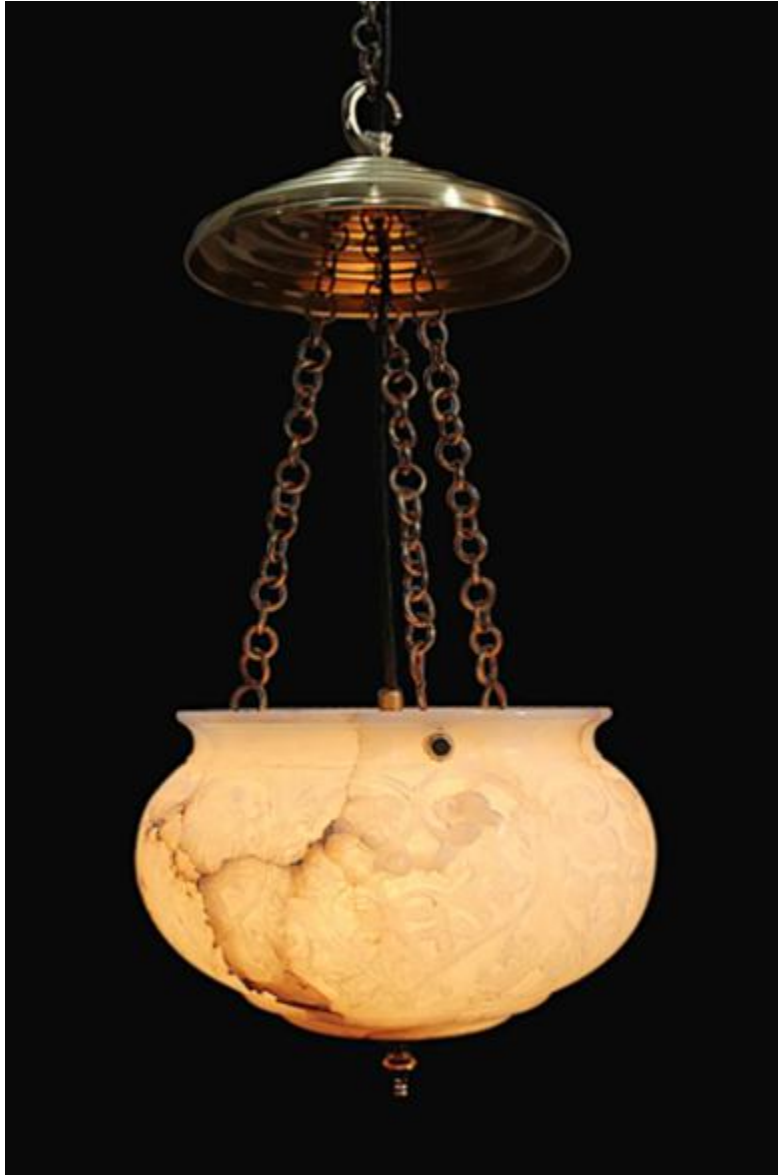

# OXSHOTT COLLECTION

—◆◆—  
Lighting & Accessories

Melon lantern alabaster SA-700-ALELT/P

French bronze

12.00W 17.00H 12.00D

French Bronze and Antique

Ten Cut Designs

OXSHOTTCOLLECTION PRODUCTS ARE ALL HANDMADE AND SUBJECT TO VARIATION